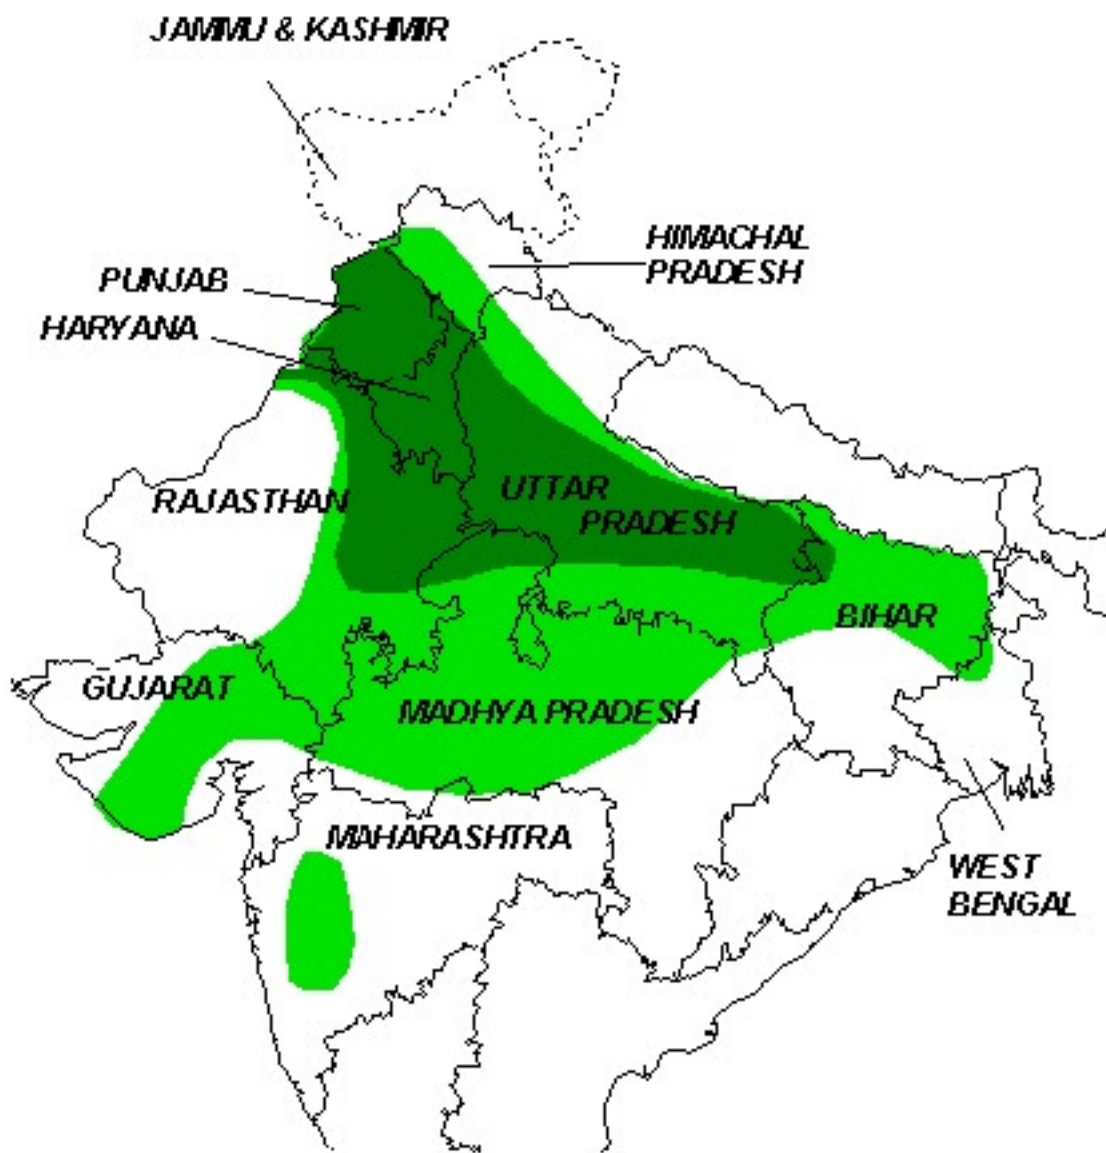

India: Winter wheat

- Major growing areas
- Minor growing areas

Percent of total production by state

Uttar Pradesh	35%
Punjab	22%
Haryana	12%
Madhya Pradesh	9%
Rajasthan	8%
Bihar	6%
Assam	4%
Total	96%

Winter wheat calendar for most of India